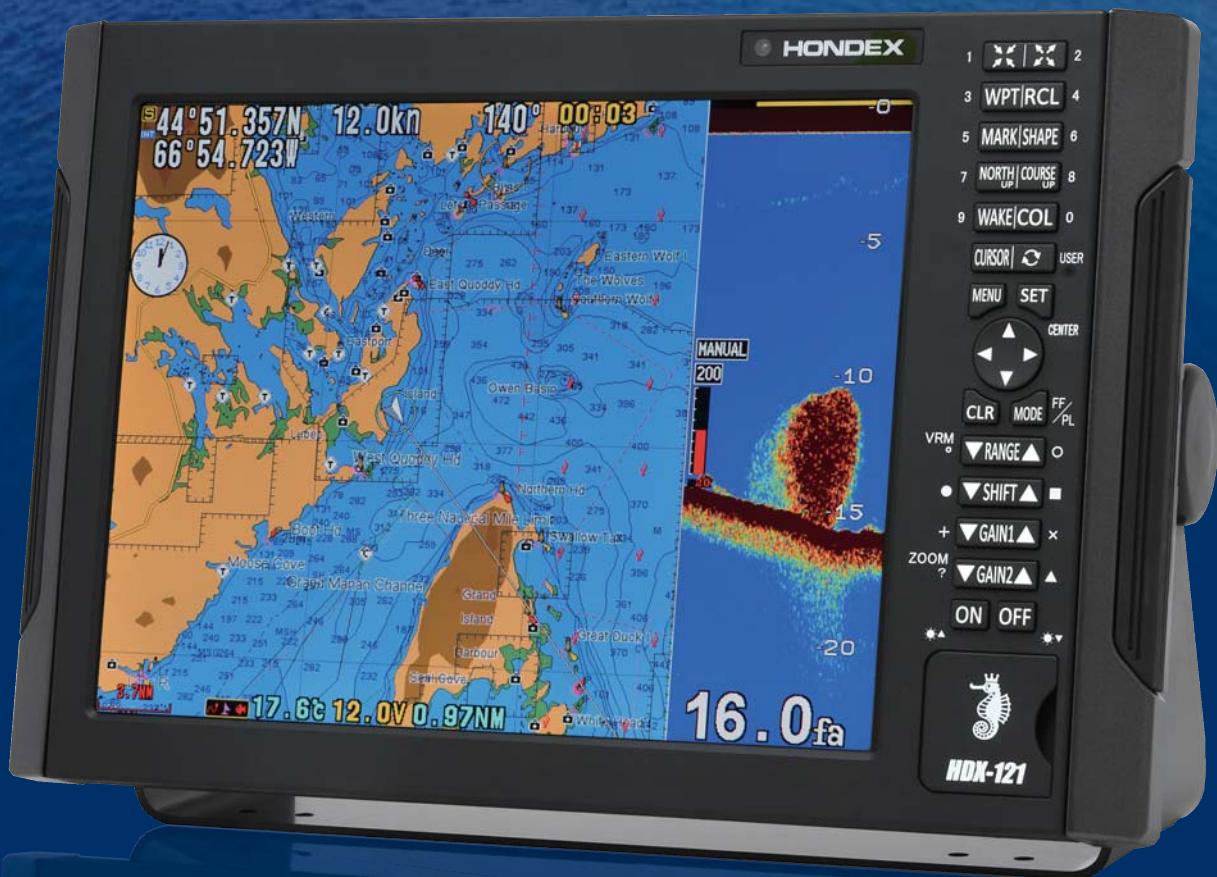

## New Era of Commercial Fishing Professional Plotting Device

Super Bright Wide 12.1" Display

12.1" Combo  
**HDX-121**  
Echo Sounder / GPS Plotter  
50&200kHz Model

"Di" series utilizing HONDEX's latest digital technology.

Introducing new technology of direct digital conversion. The optimized filtering even for weak signal is now available. "Deeper detection for deep water" and "Higher resolution image for shallow water" are in your hands.

Gain adjustment reflects to whole the past image (all display presentation).

**12.1" Combo  
HDX-121**

**Specifications**

Display	12.1" Color LCD
Number of Pixel	800 X 600
Operating Voltage	DC11-35V
Power Consumption	Approx. 20W
Dimension	W358 x D146 x H242
Weight	Approx. 3.5kg
Display Style	Portrait

**Plotter**

Chart	C-MAP SD Card NT+ or MAX
Wake Memory	64,000 points
Mark Memory	48,000 points
Waypoint Memory	1,000 points
Wake Color	7 colors
Route Memory	40 routes

**Echo Sounder**

Frequency	50&200kHz
Output Power	1kW, 1.8kW
Depth Range	0-1,500m (5,000ft) (or fathom/braza)
Background Color	4 colors
Color Configuration	5 patterns