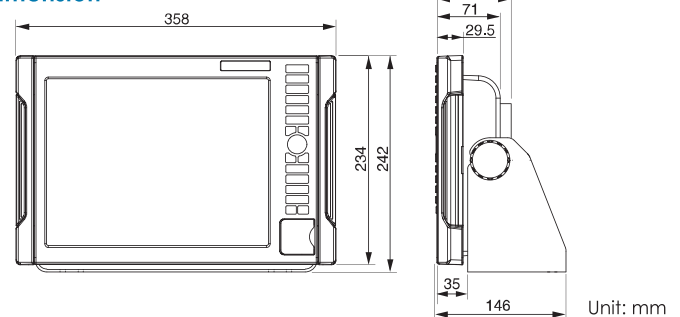

Gain adjustment reflects to whole the past image (all display presentation).

**12.1" Combo  
HDX-121**

**Specifications**

Display	12.1" Color LCD
Number of Pixel	800 X 600
Operating Voltage	DC11-35V
Power Consumption	Approx. 20W
Dimension	W358 x D146 x H242
Weight	Approx. 3.5kg
Display Style	Portrait

CR04

GP-16H

GP-17H/17HD

TC02CS

TCK01

TC03-05/10

**Dimension**

Specifications are subject to change without notice.