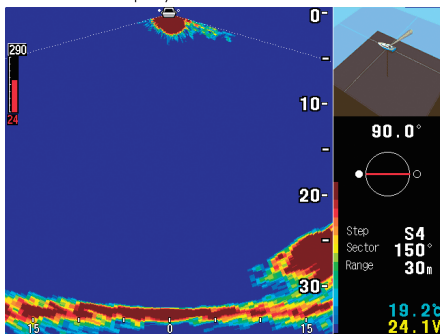

HE-773III-Di

Specifications

Display	10.4" Color TFT LCD
Number of Pixel	640 X 480
Operating Voltage (Main Unit)	11-30V DC
Input Voltage (Auto-Hoist)	24V spec.
Power Consumption	27W
Display Mode	Sonar Mode (4-Display Mode/Off-Center Mode) Bottom Sonar Mode (4-Display Mode/Off-Center Mode) Sounder Mode
Transducer (Hull Unit)	Manual or Auto
Output Power	1kW
Frequency	TD304 Wide-Band : 140-240kHz TD303 Fixed : 290kHz
Operating Range	0 ~ approx.300m
TD304	15m Cable Length
TD303	12m Cable Length

Display mode

Sonar Mode

Possible to detect wide range by rotating the transducer. The detection range (scanning sector) can be selectable to cover from narrow to whole circle. Also, possible to select 4-Display Mode and Off-Center Mode.

Bottom Sonar Mode

Sea floor condition or fish school are easily detected and shown as cross-section view by rotating the transducer with motor. Also, possible to select 4-Display Mode and Off-Center Mode.

Echo Sounder Mode

Display the bottom shape and fish school information just like conventional fishfinder.

Dimension

Hull Unit Manual Hoist

Weight: Approx.1.8kg

Case of minimum-size drawing when the waterline is 200mm.
*1: Keep the tank length of 300mm or more even if waterline is below 200mm.