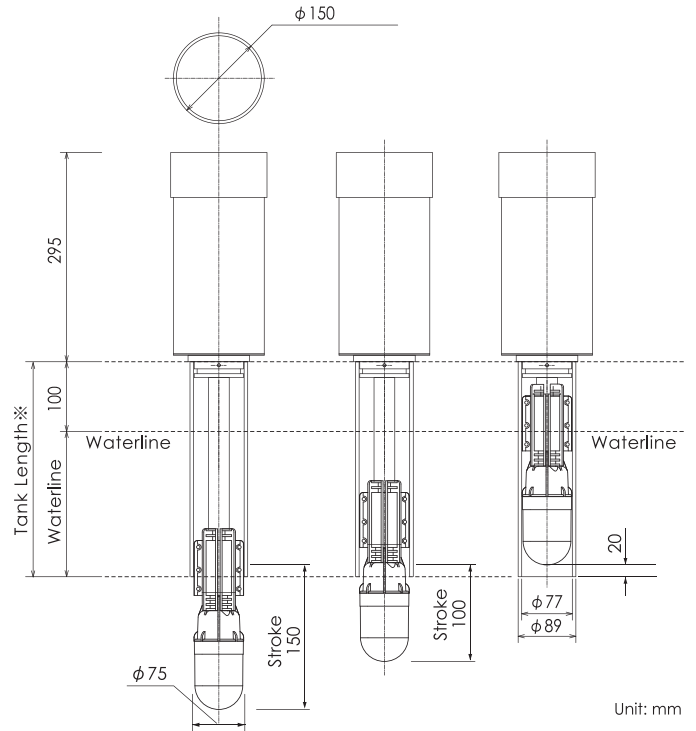

Echo Sounder Mode

Display the bottom shape and fish school information just like conventional fishfinder.

Dimension

Hull Unit Manual Hoist

Weight: Approx.1.8kg

Case of minimum-size drawing when the waterline is 200mm.
*1: Keep the tank length of 300mm or more even if waterline is below 200mm.

Hull Unit Automatic Hoist

Weight: Approx.4.5kg

*1: Tank pipe should be min, 50mm higher than waterline.
*2: Tank pipe should be min, 330mm or longer.

Specifications are subject to change without notice.

HONDA ELECTRONICS CO., LTD.