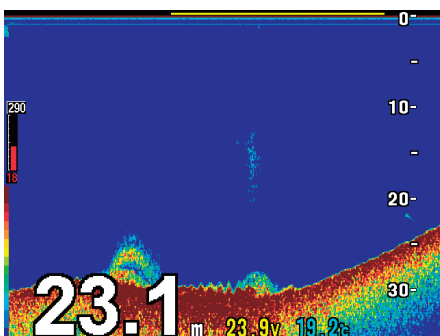

HE-773III-Di

Specifications

Display	10.4" Color TFT LCD
Number of Pixel	640 X 480
Operating Voltage (Main Unit)	11-30V DC
Input Voltage (Auto-Hoist)	24V spec.
Power Consumption	27W
Display Mode	Sonar Mode (4-Display Mode/Off-Center Mode) Bottom Sonar Mode (4-Display Mode/Off-Center Mode) Sounder Mode
Transducer (Hull Unit)	Manual or Auto
Output Power	1kW
Frequency	TD304 Wide-Band : 140-240kHz TD303 Fixed : 290kHz
Operating Range	0 ~ approx.300m
TD304	15m Cable Length
TD303	12m Cable Length

Display mode

Sonar Mode

Possible to detect wide range by rotating the transducer. The detection range (scanning sector) can be selectable to cover from narrow to whole circle. Also, possible to select 4-Display Mode and Off-Center Mode.

Bottom Sonar Mode

Sea floor condition or fish school are easily detected and shown as cross-section view by rotating the transducer with motor. Also, possible to select 4-Display Mode and Off-Center Mode.

Echo Sounder Mode

Display the bottom shape and fish school information just like conventional fishfinder.

Dimension

Hull Unit Manual Hoist

Weight: Approx.1.8kg

Case of minimum-size drawing when the waterline is 200mm.
*1: Keep the tank length of 300mm or more even if waterline is below 200mm.