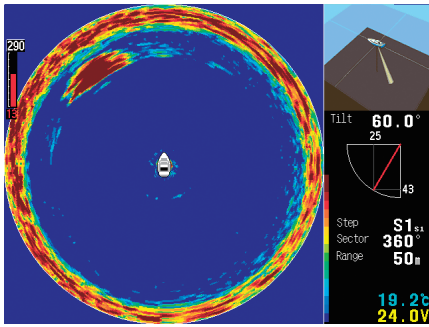

HE-773III-Di

Specifications

Display	10.4" Color TFT LCD
Number of Pixel	640 X 480
Operating Voltage (Main Unit)	11-30V DC
Input Voltage (Auto-Hoist)	24V spec.
Power Consumption	27W
Display Mode	Sonar Mode (4-Display Mode/Off-Center Mode) Bottom Sonar Mode (4-Display Mode/Off-Center Mode) Sounder Mode
Transducer (Hull Unit)	Manual or Auto
Output Power	1kW
Frequency	TD304 Wide-Band : 140-240kHz TD303 Fixed : 290kHz
Operating Range	0 ~ approx.300m
TD304	15m Cable Length
TD303	12m Cable Length

Display mode

Sonar Mode

Possible to detect wide range by rotating the transducer. The detection range (scanning sector) can be selectable to cover from narrow to whole circle. Also, possible to select 4-Display Mode and Off-Center Mode.

Bottom Sonar Mode

Sea floor condition or fish school are easily detected and shown as cross-section view by rotating the transducer with motor. Also, possible to select 4-Display Mode and Off-Center Mode.