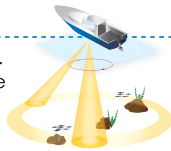

Display mode

Sonar Mode

Possible to detect wide range by rotating the transducer. The detection range (scanning sector) can be selectable to cover from narrow to whole circle. Also, possible to select 4-Display Mode and Off-Center Mode.

Bottom Sonar Mode

Sea floor condition or fish school are easily detected and shown as cross-section view by rotating the transducer with motor. Also, possible to select 4-Display Mode and Off-Center Mode.