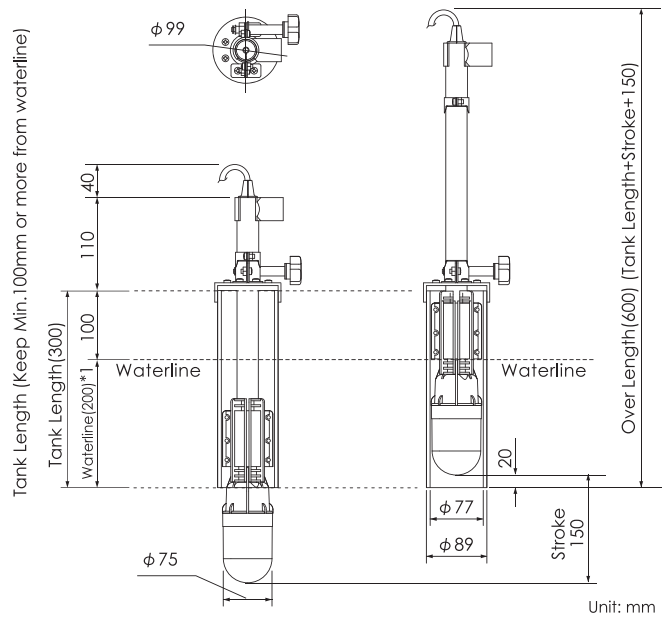

Echo Sounder Mode

Display the bottom shape and fish school information just like conventional fishfinder.

Dimension

Hull Unit Manual Hoist

Weight: Approx.1.8kg

Case of minimum-size drawing when the waterline is 200mm.
*1: Keep the tank length of 300mm or more even if waterline is below 200mm.

Hull Unit Automatic Hoist

Weight: Approx.4.5kg

*1: Tank pipe should be min, 50mm higher than waterline.
*2: Tank pipe should be min, 330mm or longer.

Specifications are subject to change without notice.

HONDA ELECTRONICS CO., LTD.