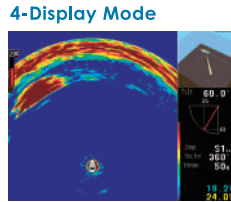

HE-773III-Di

Specifications

Display	10.4" Color TFT LCD
Number of Pixel	640 X 480
Operating Voltage (Main Unit)	11-30V DC
Input Voltage (Auto-Hoist)	24V spec.
Power Consumption	27W
Display Mode	Sonar Mode (4-Display Mode/Off-Center Mode) Bottom Sonar Mode (4-Display Mode/Off-Center Mode) Sounder Mode
Transducer (Hull Unit)	Manual or Auto
Output Power	1kW
Frequency	TD304 Wide-Band : 140-240kHz TD303 Fixed : 290kHz
Operating Range	0 ~ approx.300m
TD304	15m Cable Length
TD303	12m Cable Length

Display mode

Sonar Mode

Possible to detect wide range by rotating the transducer. The detection range (scanning sector) can be selectable to cover from narrow to whole circle. Also, possible to select 4-Display Mode and Off-Center Mode.

Bottom Sonar Mode

Sea floor condition or fish school are easily detected and shown as cross-section view by rotating the transducer with motor. Also, possible to select 4-Display Mode and Off-Center Mode.