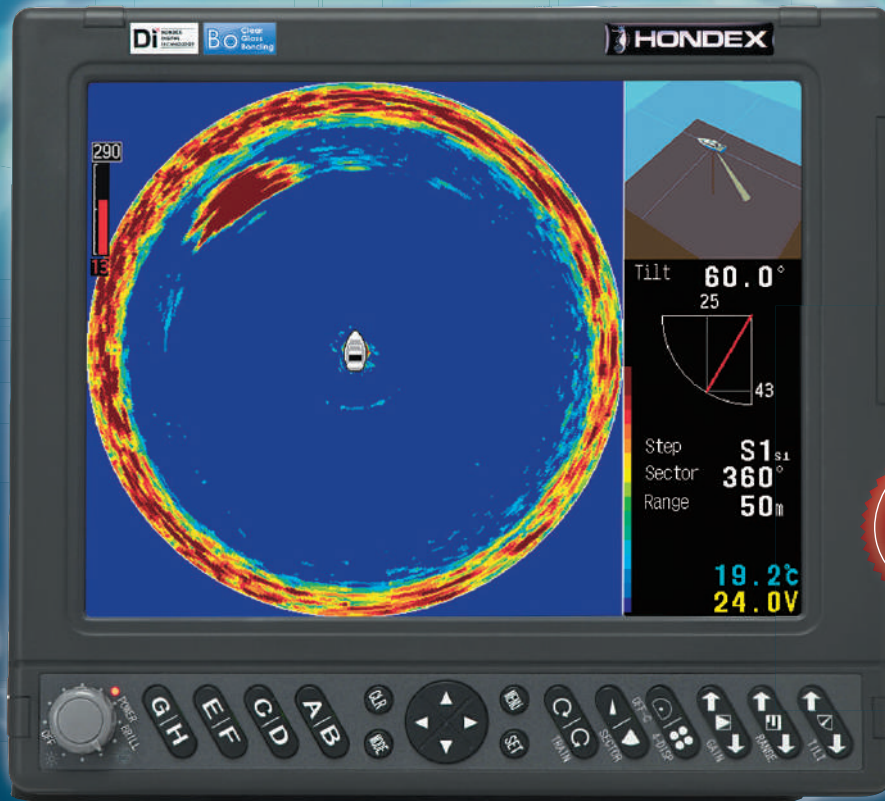

Next Evolution of Commercial Fishing

Ultra-Compact & Cost-Effective Multi-Scanner

PURE QUALITY with VALUED PRICING AS ALWAYS! = HONDEX

Di HONDEX
DIGITAL
TECHNOLOGY

10.4" Digital Multi-Scan Echo Sounder