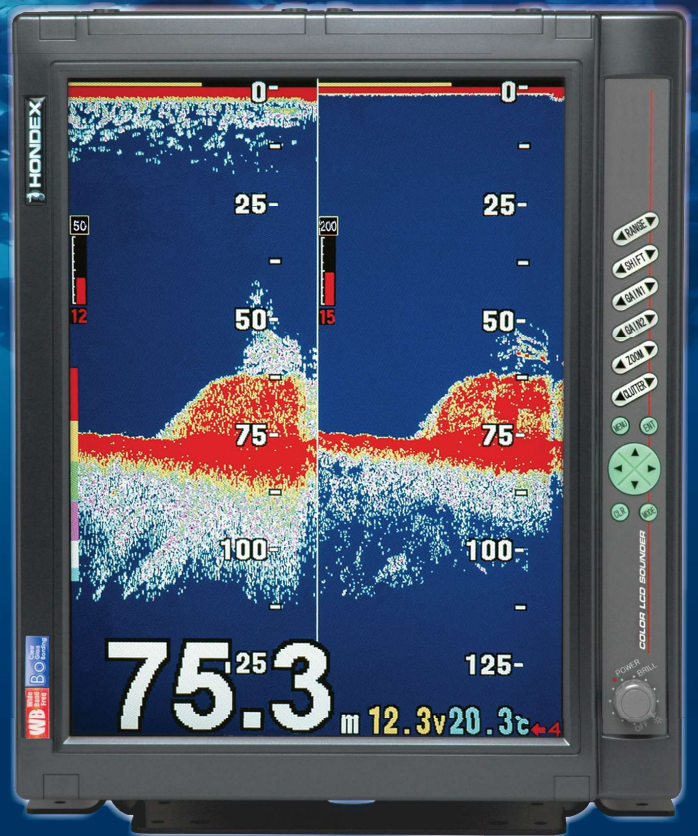

HONDEX®

Wideband Echo Sounder

HE-7300-WB-Bo

HE-1511-WB-Bo

Performance Driven Equipment for Commercial Fishing

Wideband Frequency Capability

Wideband Echo Sounder

HE-7300-WB-Bo

10.4"
model

HE-1511-WB-Bo

15"
model

FROM **1KW** UP TO **5KW**

**OUTPUT
POWER**

FROM **28KHZ** UP TO **220KHZ**

FREQ.

Supporting
New Wideband Transducer
TD360 , TD380 , TD390

HE-7300-WB-Bo / HE-1511-WB-Bo

■ Specifications

Display	10.4" Color TFT LCD (7300-WB) / 15" Color TFT LCD (1511-WB)
Number of Pixel	640 X 480(7300-WB) / 1024 X 480(1511-WB)
Operating Voltage	11-30V DC
Power Consumption	24W (7300-WB) / 36W (1511-WB)
Display Style	Portrait, Landscape
Weight	Approx. 4kg (7300-WB) / Approx. 7kg (1511-WB)
Output Power	1 to 5kW (Depending on the transducer)
Frequency	Dual frequency from 28 up to 220kHz To use other freq., please ask your dealer.
Depth Range	0 to 2,000 Meters / Fathoms 0 to 6,000 Feet
Max Shift Range	2,000 to 4,000 Meters / Fathoms 6,000 to 8,000 Feet
Auto Range / Auto Shift	OFF / Range / Shift
Auto Gain	OFF / Low / High
A-Mode	OFF / ON
Fish Alarm	OFF / Small / Large
Water Temp. Alarm	OFF / In Range / Out Range (Optional water temp. sensor required)
Depth Alarm	OFF / In Range / Out Range
Expansion Mode	OFF / BL / Auto / Manual
Expansion Rate	X2, X4, X8
Background Color	4 Colors
Color Configuration	5 Patterns
Depth Unit	Meters / Feet / Fathoms
Depth Readout	S / M / L
Scale Line	OFF / ON
Super Range	OFF / ON
Clean Echo	OFF / L / M / H
STC	L / M / H
TX Power	OFF / Low / High
NMEA Output	Depth (DBT sentence) Water Temp. (MTW sentence)

(3kW 38-70kHz + 1kW 130-220kHz)

TD390

(5kW 38-70kHz)

Traditional Transducer

 Depth Range
Unit: Meters

Output Power	Freq. (kHz)	40/75	50	200	50&200	32/40	36/65	28	28/55/100
1kW					TD47(T)				
1.5kW		TD51	TD30	TD33	TD66				
2kW	1.8kW				TD67T				
					TD68				
2.5kW		TD73				TD70			
3kW		TD83	TD113	TD89		TD80	TD81	TD88	TD87
5kW		TD93					TD95		TD97