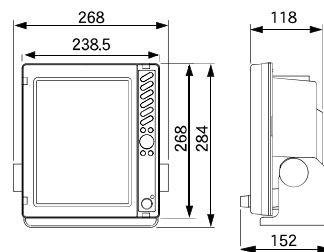

HE-7300-WB-Bo / HE-1511-WB-Bo

■ Specifications

Display	10.4" Color TFT LCD (7300-WB) / 15" Color TFT LCD (1511-WB)
Number of Pixel	640 X 480(7300-WB) / 1024 X 480(1511-WB)
Operating Voltage	11-30V DC
Power Consumption	24W (7300-WB) / 36W (1511-WB)
Display Style	Portrait, Landscape
Weight	Approx. 4kg (7300-WB) / Approx. 7kg (1511-WB)
Output Power	1 to 5kW (Depending on the transducer)
Frequency	Dual frequency from 28 up to 220kHz To use other freq., please ask your dealer.
Depth Range	0 to 2,000 Meters / Fathoms 0 to 6,000 Feet
Max Shift Range	2,000 to 4,000 Meters / Fathoms 6,000 to 8,000 Feet
Auto Range / Auto Shift	OFF / Range / Shift
Auto Gain	OFF / Low / High
A-Mode	OFF / ON
Fish Alarm	OFF / Small / Large
Water Temp. Alarm	OFF / In Range / Out Range (Optional water temp. sensor required)
Depth Alarm	OFF / In Range / Out Range
Expansion Mode	OFF / BL / Auto / Manual
Expansion Rate	X2, X4, X8
Background Color	4 Colors
Color Configuration	5 Patterns
Depth Unit	Meters / Feet / Fathoms
Depth Readout	S / M / L
Scale Line	OFF / ON
Super Range	OFF / ON
Clean Echo	OFF / L / M / H
STC	L / M / H
TX Power	OFF / Low / High
NMEA Output	Depth (DBT sentence) Water Temp. (MTW sentence)

(3kW 38-70kHz + 1kW 130-220kHz)

TD390

(5kW 38-70kHz)

Traditional Transducer

 Depth Range
Unit: Meters

Output Power	Freq. (kHz)	40/75	50	200	50&200	32/40	36/65	28	28/55/100
1kW					TD47(T)				
1.5kW		TD51	TD30	TD33	TD66				
2kW	1.8kW				TD67T				
					TD68				
2.5kW		TD73				TD70			
3kW		TD83	TD113	TD89		TD80	TD81	TD88	TD87
5kW		TD93					TD95		TD97

Dimension (HE-7300-WB-Bo)

Unit: mm

Dimension (HE-1511-WB-Bo)

Unit: mm

Specifications are subject to change without notice.

● Dealer

HONDA ELECTRONICS CO., LTD.

 20 Oyamazuka, Oiwa-cho,
Toyohashi, Aichi 441-3193, Japan
TEL: +81-532-41-2512