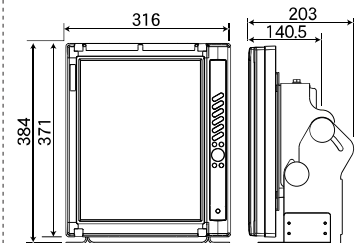

Dimension (HE-7300-WB-Bo)

Unit: mm

Dimension (HE-1511-WB-Bo)

Unit: mm

Specifications are subject to change without notice.

● Dealer

HONDA ELECTRONICS CO., LTD.

 20 Oyamazuka, Oiwa-cho,
Toyohashi, Aichi 441-3193, Japan
TEL: +81-532-41-2512